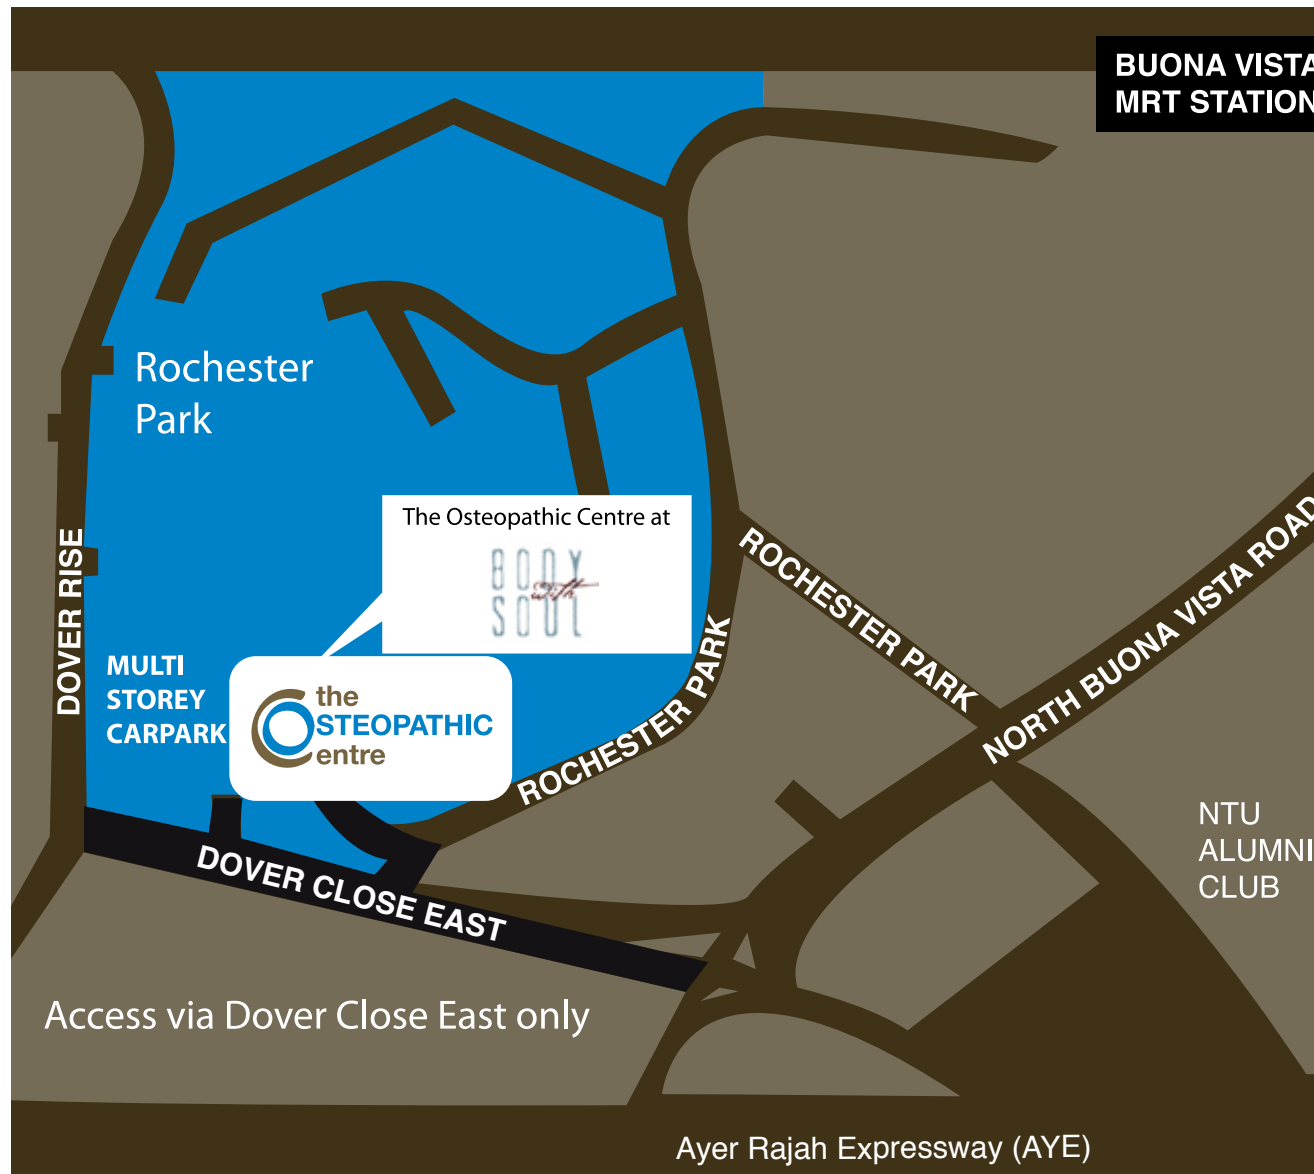

Location Map - Rochester:

The Osteopathic Centre @ Body with Soul
44 Rochester Park, Singapore 139248.